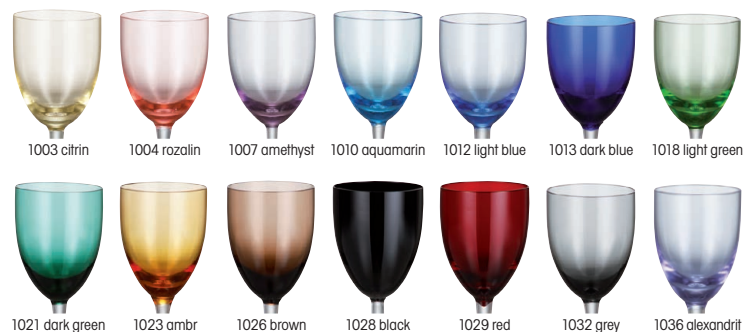

Available coloured glass for hand-made production